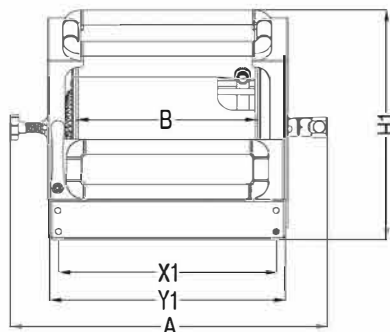

Multi Installation Feature of Electric Motor

Hose Chase According to Reel's Position (up)

Manuel Handle Set

KHC SERIES

Manuel Hose Reel

Technicality

MODEL	KHC 40	KHC 60	KHC 80
A	753	863	963
B	400	490	590
D	825	825	825
E	570	570	570
F	-	-	-
G	306	306	306
H	591	591	591
H1	627	627	627
L	641	641	641
Y	490	490	490
Y1	545	655	755
X	426	426	426
X1	330	440	540

**Water Inlet Bearing with
1" Crom Marble Bedding**

**1" Fire Hose – 80 Bar
Operation Pressure**

Chain Wheel Protection

**Hose Chase According to
Reel's Position (down)**

24V/12V DC Electric Motor

**Compatible Flawless
Trunk Design**

KHCE SERIES

Electric Operated
Hose Reel

Technicality

MODEL	KHCE 40	KHCE 60	KHCE 80
A	753	863	963
B	400	490	590
D	825	825	825
E	570	570	570
F	800	908	1008
G	306	306	306
H	591	591	591
H1	627	627	627
L	641	641	641
Y	490	490	490
Y1	545	655	755
X	426	426	426
X1	330	440	540