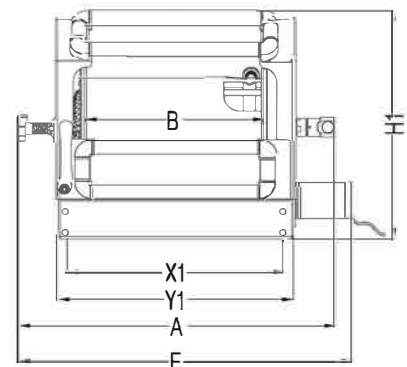

Multi Installation Feature of Electric Motor

Hose Chase According to Reel's Position (up)

Manuel Handle Set

KHC SERIES

Manuel Hose Reel

Technicality

MODEL	KHC 40	KHC 60	KHC 80
A	753	863	963
B	400	490	590
D	825	825	825
E	570	570	570
F	-	-	-
G	306	306	306
H	591	591	591
H1	627	627	627
L	641	641	641
Y	490	490	490
Y1	545	655	755
X	426	426	426
X1	330	440	540

**Water Inlet Bearing with
1" Crom Marble Bedding**

**1" Fire Hose – 80 Bar
Operation Pressure**

Chain Wheel Protection

**Hose Chase According to
Reel's Position (down)**

24V/12V DC Electric Motor

**Compatible Flawless
Trunk Design**

KHCE SERIES

Electric Operated
Hose Reel

Technicality

MODEL	KHCE 40	KHCE 60	KHCE 80
A	753	863	963
B	400	490	590
D	825	825	825
E	570	570	570
F	800	908	1008
G	306	306	306
H	591	591	591
H1	627	627	627
L	641	641	641
Y	490	490	490
Y1	545	655	755
X	426	426	426
X1	330	440	540