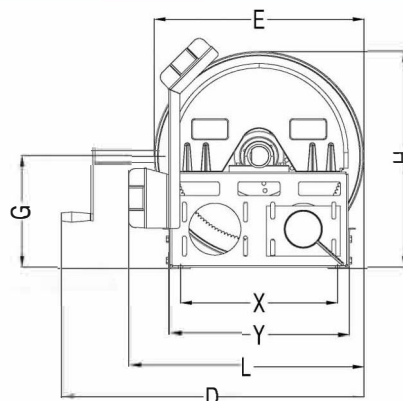

Multi Installation Feature of Electric Motor

Hose Chase According to Reel's Position (up)

Manuel Handle Set

KHC SERIES

Manuel Hose Reel

Technicality

MODEL	KHC 40	KHC 60	KHC 80
A	753	863	963
B	400	490	590
D	825	825	825
E	570	570	570
F	-	-	-
G	306	306	306
H	591	591	591
H1	627	627	627
L	641	641	641
Y	490	490	490
Y1	545	655	755
X	426	426	426
X1	330	440	540

**Water Inlet Bearing with
1" Crom Marble Bedding**

**1" Fire Hose – 80 Bar
Operation Pressure**

Chain Wheel Protection

**Hose Chase According to
Reel's Position (down)**

24V/12V DC Electric Motor

**Compatible Flawless
Trunk Design**

KHCE SERIES

Electric Operated
Hose Reel

Technicality

MODEL	KHCE 40	KHCE 60	KHCE 80
A	753	863	963
B	400	490	590
D	825	825	825
E	570	570	570
F	800	908	1008
G	306	306	306
H	591	591	591
H1	627	627	627
L	641	641	641
Y	490	490	490
Y1	545	655	755
X	426	426	426
X1	330	440	540