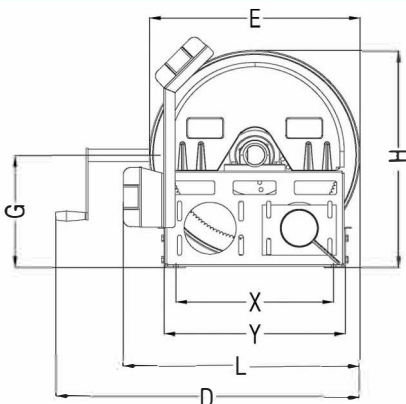

Multi Installation Feature of Electric Motor

Hose Chase According to Reel's Position (up)

Manuel Handle Set

KHC SERIES

Manuel Hose Reel

Technicality

MODEL	KHC 40	KHC 60	KHC 80
A	753	863	963
B	400	490	590
D	825	825	825
E	570	570	570
F	-	-	-
G	306	306	306
H	591	591	591
H1	627	627	627
L	641	641	641
Y	490	490	490
Y1	545	655	755
X	426	426	426
X1	330	440	540

**Water Inlet Bearing with
1" Crom Marble Bedding**

**1" Fire Hose – 80 Bar
Operation Pressure**

Chain Wheel Protection

**Hose Chase According to
Reel's Position (down)**

24V/12V DC Electric Motor

**Compatible Flawless
Trunk Design**

KHCE SERIES

Electric Operated
Hose Reel

Technicality

MODEL	KHCE 40	KHCE 60	KHCE 80
A	753	863	963
B	400	490	590
D	825	825	825
E	570	570	570
F	800	908	1008
G	306	306	306
H	591	591	591
H1	627	627	627
L	641	641	641
Y	490	490	490
Y1	545	655	755
X	426	426	426
X1	330	440	540